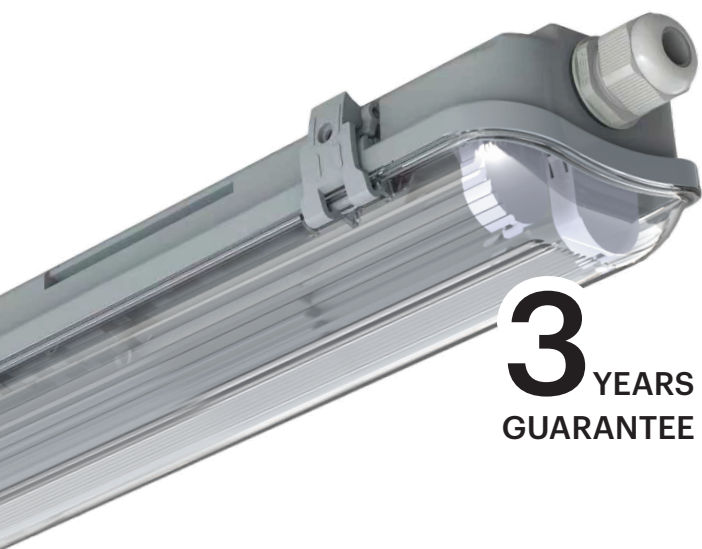

<b>Product name</b>	Modee Premium Line Dust-and Waterproof Armature 1500mm EMPTY 2xT8 (1589x93x62mm) A2-series
<b>Valid from</b>	2025.05.16.

**3** YEARS  
 GUARANTEE

**Order it online!** [www.smokingacc.hu](http://www.smokingacc.hu)

## PRODUCT DETAILS

<b>IEC Protection Class</b>	Class II <input type="checkbox"/>
<b>Prepared for LED Tube</b>	Yes
<b>LED Support</b>	2xT8 LED Tubes (1500mm)
<b>LED Included</b>	No
<b>Linkable</b>	No
<b>Connection</b>	One-sided connection
<b>Material</b>	ABS + PC
<b>Shape</b>	Armature
<b>Base</b>	AC
<b>Voltage</b>	AC220-240V 50/60Hz
<b>Beam Angle</b>	170°
<b>Dimensions</b>	L1589xW93xH62mm
<b>IP Rating</b>	IP65
<b>Operating temperature</b>	-20°C - +40°C
<b>Maximum overall power</b>	58W